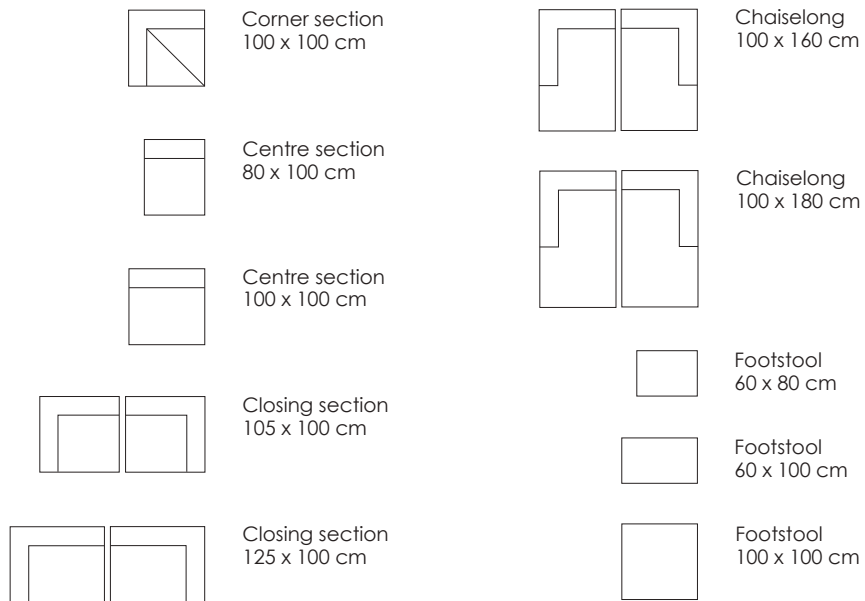

Model Baseline · Design by Jens Juul Eilersen

Arm height: 61 cm · Arm width: 24 cm · Total depth (frame): 100 cm · Seat depth: 52 cm · Seat height: 40 cm · Total height (frame): 61 cm

Corner section
100 x 100 cm

Centre section
80 x 100 cm

Centre section
100 x 100 cm

Closing section
105 x 100 cm

Closing section
125 x 100 cm

Chaiselong
100 x 160 cm

Chaiselong
100 x 180 cm

Footstool
60 x 80 cm

Footstool
60 x 100 cm

Footstool
100 x 100 cm

Scale 1:100

All overall dimensions correspond to frame sizes.

Model Baseline · Design by Jens Juul Eilersen

Arm height: 61 cm · Arm width: 24 cm · Total depth (frame): 100 cm · Seat depth: 52 cm · Seat height: 40 cm · Total height (frame): 61 cm

Scale 1:100

All overall dimensions correspond to frame sizes.