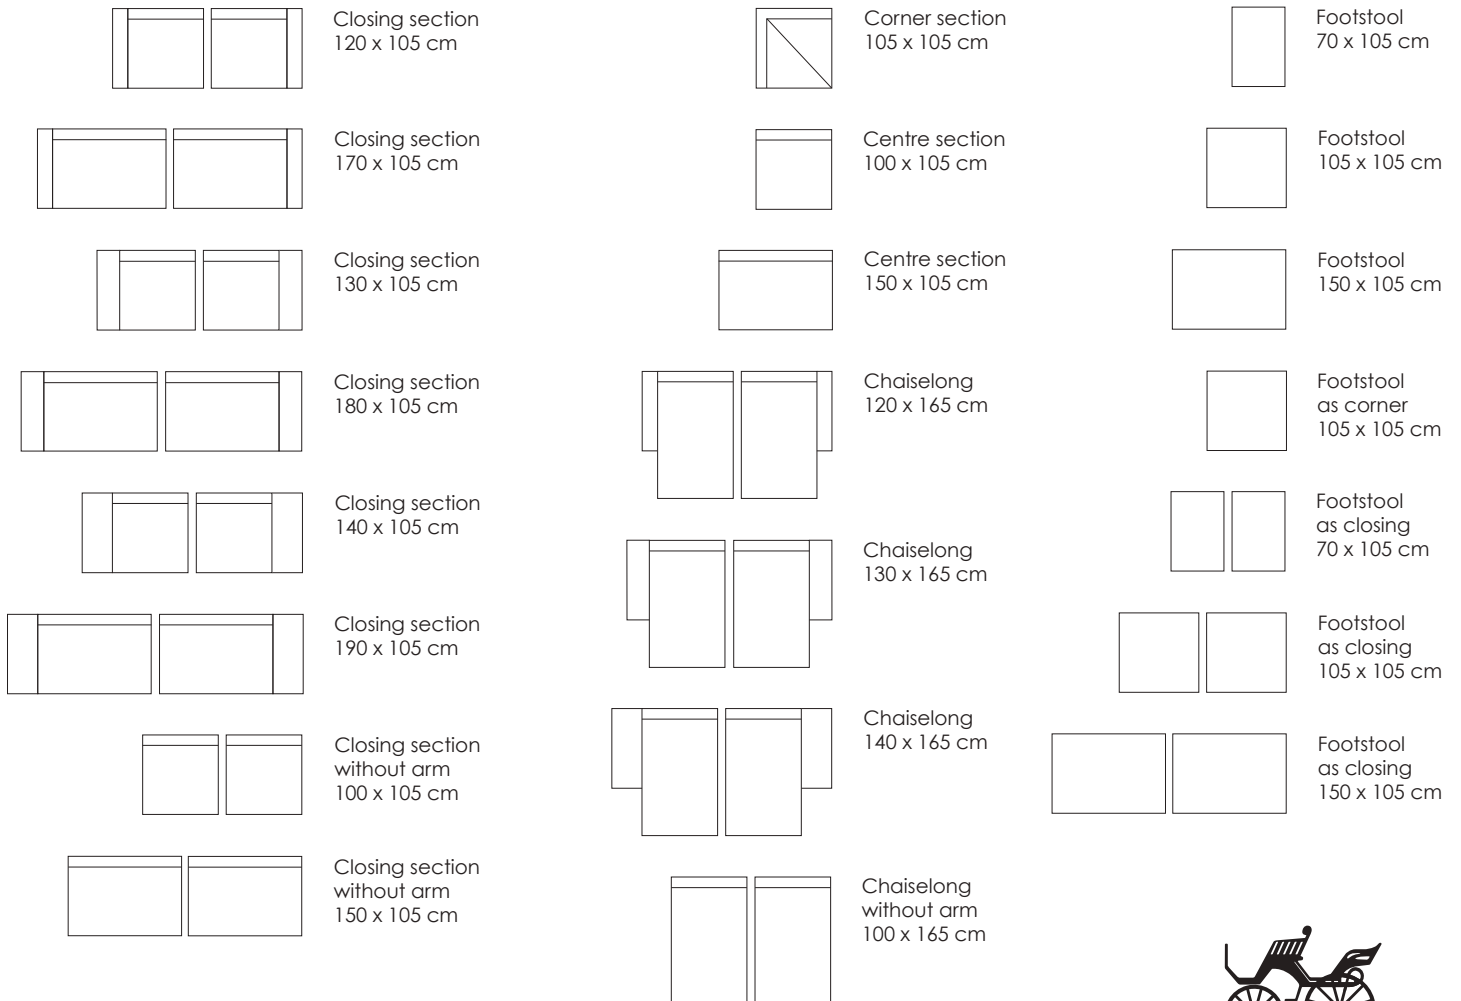

Model Dacapo · Design by Jens Juul Eilersen

Arm height: 46 cm · Arm width: 20, 30 and 40 cm · Total depth (frame): 105 cm · Seat depth: 50 cm · Seat height: 39 cm · Total height (frame): 66 cm

Closing section  
120 x 105 cm

Closing section  
180 x 105 cm

Chaiselong  
120 x 165 cm

Footstool  
as corner  
105 x 105 cm

Closing section  
140 x 105 cm

Chaiselong  
130 x 165 cm

Footstool  
as closing  
70 x 105 cm

Closing section  
190 x 105 cm

Chaiselong  
140 x 165 cm

Footstool  
as closing  
105 x 105 cm

Closing section  
without arm  
100 x 105 cm

Chaiselong  
without arm  
100 x 165 cm

Footstool  
as closing  
150 x 105 cm

Closing section  
without arm  
150 x 105 cm

Scale 1:100

All overall dimensions correspond to frame sizes.

Model Dacapo · Design by Jens Juul Eilersen

Arm height: 46 cm · Arm width: 20, 30 and 40 cm · Total depth (frame): 105 cm · Seat depth: 50 cm · Seat height: 39 cm · Total height (frame): 66 cm