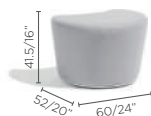

Alu frame + Batyline® + cushion set:

White F8
White T108
Shine 531

Lava F10
Coffee T121
Linen 571

LOUNGE CHAIR

LOUNGE FOOTREST

LOUNGE CHAIR HB

DAYBED