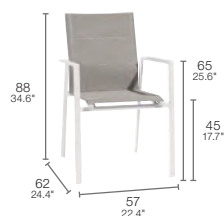

ARMCHAIR

Optional Teak Armrest