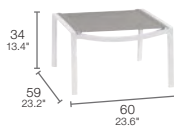

Selecta 400

Chairs & loungers

DIPHANO

OUTDOOR FURNITURE

What better way to spend dining moments than with friends, family or guests? Selecta's extendable table in low-maintenance lava or white aluminium seats up to 12 people. There's no need for extra cushions: the collection's Textilene® finishing in white, sand or quartz offers superior seating comfort. A welcome trait that runs as a connecting thread through the Selecta range.

FRAME COLOURS ALU + TEXTILENE®:

OPTIONAL TEAK ARMREST:

ARMCHAIR

Optional Teak Armrest

LOUNGE CHAIR

Optional Teak Armrest

BEACH CHAIR

Optional Teak Armrest

FOOTREST

LOUNGER WITH ARMREST

Optional Teak Armrest

LOUNGER WITHOUT ARMREST