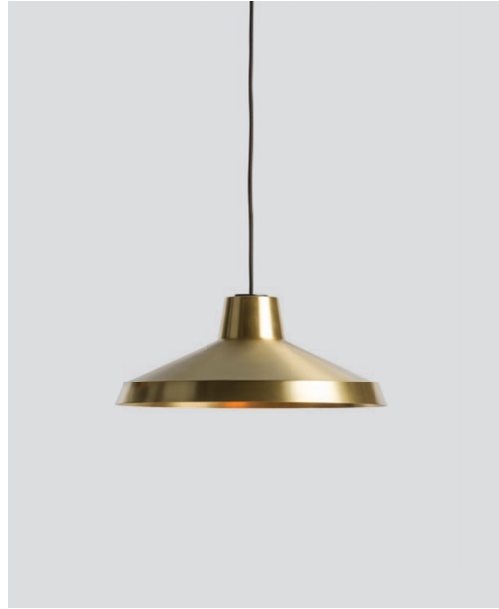

Evergreen

Evergreen small brass – *Item no. 454*

Evergreen large brass – *Item no. 464*

Design: Jens Praet & Vibeke Skar
Year: 2010
Type: Pendant lamp

Shade material: Brass
Shade colour: Brushed brass
Wire: Black silk, 300 cm
Bulb: E27, Max. 60 W
Voltage: 220V - 240V - 50Hz
Net weight: 1.3 kg (small), 2.1 kg (large)
Spare part available: Cord grip canopy

Dimensions and light direction

Recommended bulb