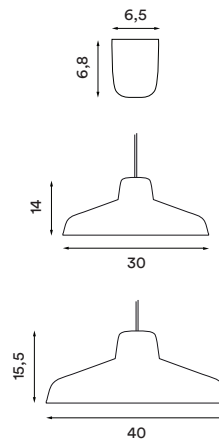

Evergreen

Evergreen small brass – *Item no. 454*

Evergreen large brass – *Item no. 464*

Design: Jens Praet & Vibeke Skar
Year: 2010
Type: Pendant lamp

Shade material: Brass
Shade colour: Brushed brass
Wire: Black silk, 300 cm
Bulb: E27, Max. 60 W
Voltage: 220V - 240V - 50Hz
Net weight: 1.3 kg (small), 2.1 kg (large)
Spare part available: Cord grip canopy

Dimensions and light direction

Recommended bulb