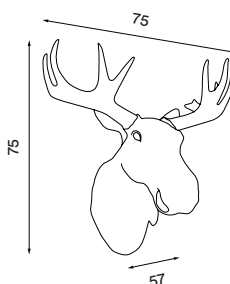

Wire: White, 190 cm (with switch)

Bulbs main body: 2 x E27 LED or CFL, Max. 20W

Bulbs horns: 2 x E14 LED or CFL, Max. 7 W

Voltage: 220V - 240V - 50Hz

Net weight: 11.4 kg

Spare parts available: Light bulbs (2800K, warm white and 4000K, daylight), horns (set)

Dimensions and light direction

Bulbs included

2 x E27 LED 7 W (4000K) – Energy class: A+

2 x E14 LED 5.5 W (4000K) – Energy class: A+