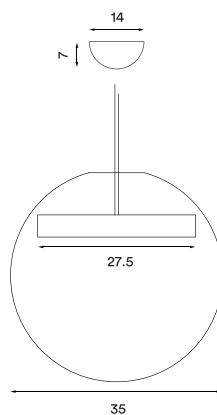

Reveal

Reveal – Item no. 190

Product type: Pendant lamp

Design: Silje Nesdal, 2019

Shade material: Mouth blown glass

Shade colour: Grey

Body material: Aluminium and acrylic

Body colour: Brass matt and opal white

Wire: White rubber, 370 cm

Bulb: LED 10 W, 3000 K, 900 lm. Dimmable.

Voltage: 220V - 240V - 50/60Hz

Net weight: 3.5 kg

Order quantity: 1

Dimensions and light direction:

Light source included:

LED 10 W - Energy class: A+