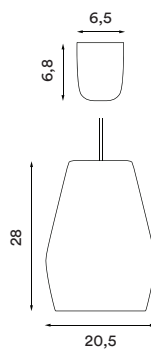

**Shade colour:** White (pure porcelain, glazed),  
grey (Pantone 446 C), light grey matt (Pantone  
414 C), burgundy matt (Pantone 7640 C)

**Shade inner colour:** White

**Wire:** Black rubber, 370 cm

**Bulb:** E27, Max. 60 W

**Voltage:** 220V - 240V - 50Hz

**Net weight:** 2.5 kg

**Outer package:** 2

**Spare part available:** Cord grip canopy

**Dimensions and light direction:**

Recommended bulb: