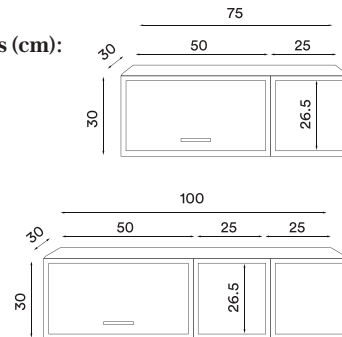

Design: Rudi Wulff, 2019

Material cabinet boxes and top board: Oak veneer

Colour cabinet boxes and top board: Light oiled oak, smoked oak or black painted oak

Net weight open box: 4.7 kg

Net weight tambour cabinet: 8.0 kg

Net weight top board 75 cm: 1.5 kg

Net weight top board 100 cm: 2.0 kg

Order quantity: 1

Dimensions (cm):

Components:	Open box	Tambour cabinet	Top board 75 cm	Top board 100 cm
	Smoked oak - Item no. 2291	Smoked oak - Item no. 2301	Light oiled oak - Item no. 2311	Light oiled oak - Item no. 2321
	Light oiled oak - Item no. 2292	Light oiled oak - Item no. 2302	Smoked oak - Item no. 2312	Smoked oak - Item no. 2322
	Black painted oak - Item no. 2293	Black painted oak - Item no. 2303	Black painted oak - Item no. 2313	Black painted oak - Item no. 2323