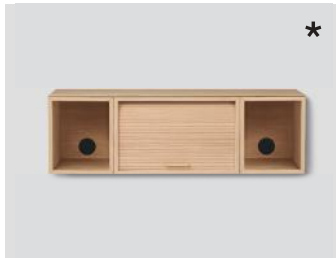

Hifive slim wall

Hifive slim 75 light oak

Hifive slim 75 smoked oak

Hifive slim 75 black oak

Hifive slim 100 light oak

Hifive slim 100 smoked oak

Hifive slim 100 black oak

Product type: Media furniture / storage

Design: Rudi Wulff, 2019

Material cabinet boxes and top board: Oak veneer

Colour cabinet boxes and top board: Light oiled oak, smoked oak or black painted oak

Net weight open box: 4.7 kg

Net weight tambour cabinet: 8.0 kg