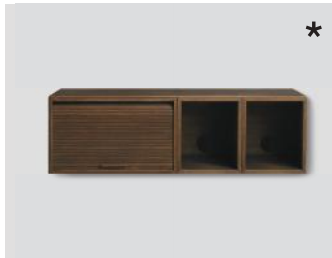

Hifive slim wall

Hifive slim 75 light oak

Hifive slim 75 smoked oak

Hifive slim 75 black oak

Hifive slim 100 light oak

Hifive slim 100 smoked oak

Hifive slim 100 black oak

Product type: Media furniture / storage

Design: Rudi Wulff, 2019

Material cabinet boxes and top board: Oak veneer

Colour cabinet boxes and top board: Light oiled oak, smoked oak or black painted oak

Net weight open box: 4.7 kg

Net weight tambour cabinet: 8.0 kg