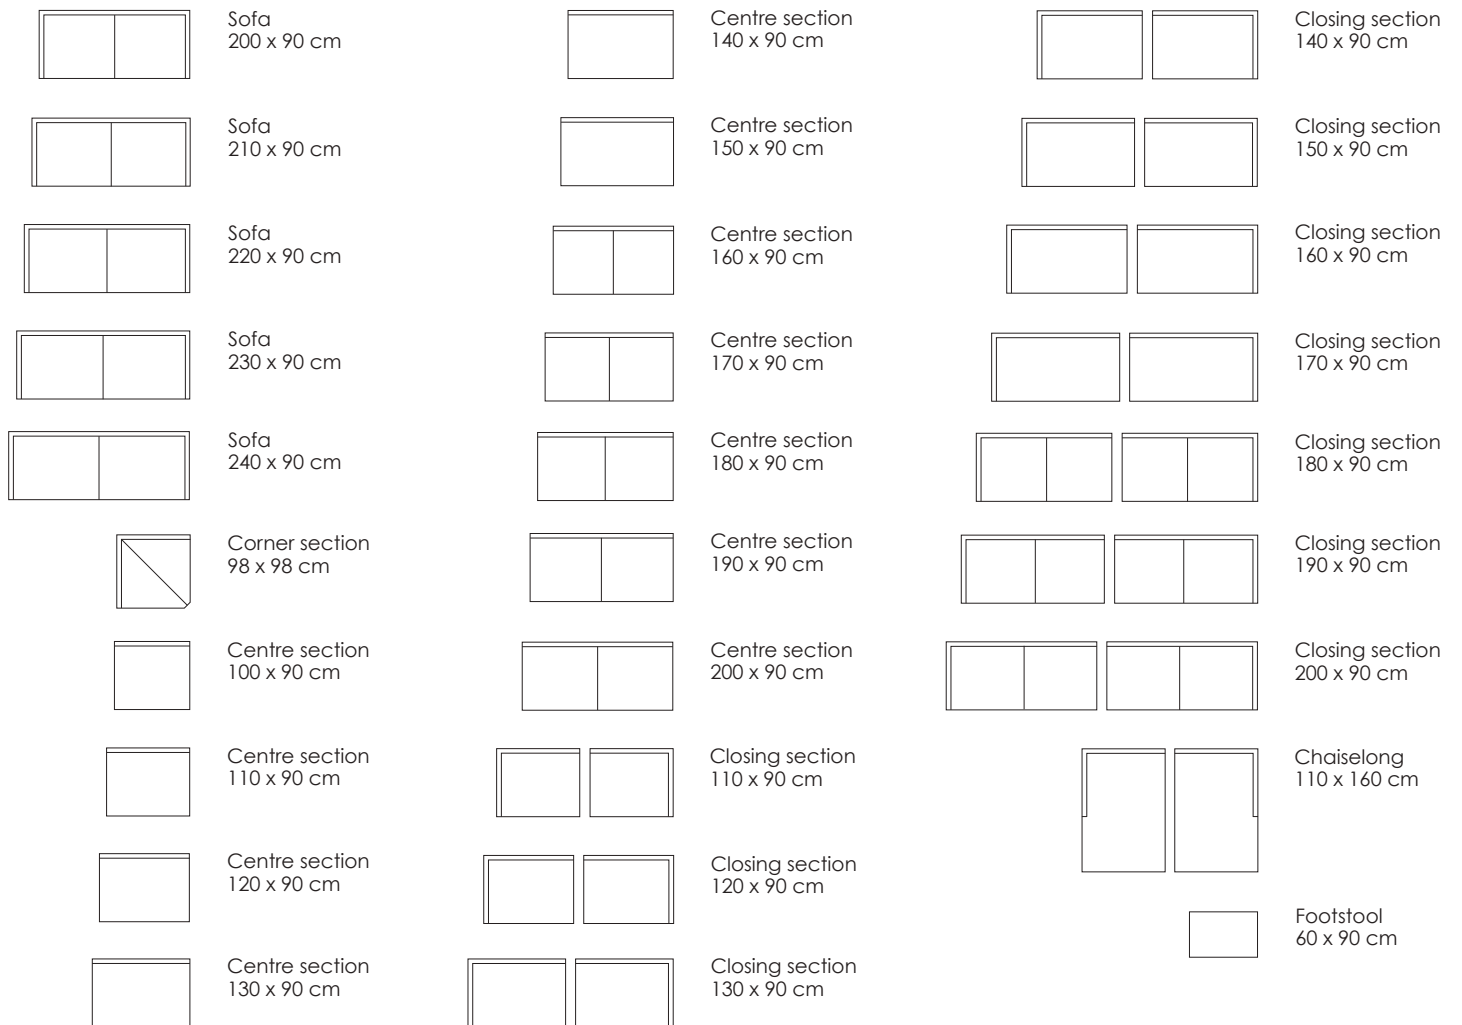

Model Butterfly · Design by Nishiyama-Eilersen team

Arm height: 56 cm · Arm width: 5 cm · Total depth (frame): 90 cm · Seat depth: 51 cm · Seat height: 40 cm · Total height (frame): 71 cm

	Sofa 200 x 90 cm		Centre section 140 x 90 cm		Closing section 140 x 90 cm
	Sofa 210 x 90 cm		Centre section 150 x 90 cm		Closing section 150 x 90 cm
	Sofa 220 x 90 cm		Centre section 160 x 90 cm		Closing section 160 x 90 cm
	Sofa 230 x 90 cm		Centre section 170 x 90 cm		Closing section 170 x 90 cm
	Sofa 240 x 90 cm		Centre section 180 x 90 cm		Closing section 180 x 90 cm
	Corner section 98 x 98 cm		Centre section 190 x 90 cm		Closing section 190 x 90 cm
	Centre section 100 x 90 cm		Centre section 200 x 90 cm		Closing section 200 x 90 cm
	Centre section 110 x 90 cm		Closing section 110 x 90 cm		Chaiselong 110 x 160 cm
	Centre section 120 x 90 cm		Closing section 120 x 90 cm		Footstool 60 x 90 cm
	Centre section 130 x 90 cm		Closing section 130 x 90 cm		

Scale 1:100

All overall dimensions correspond to frame sizes.

Model Butterfly · Design by Nishiyama-Eilersen team

Arm height: 56 cm · Arm width: 5 cm · Total depth (frame): 90 cm · Seat depth: 51 cm · Seat height: 40 cm · Total height (frame): 71 cm

Scale 1:100

All overall dimensions correspond to frame sizes.