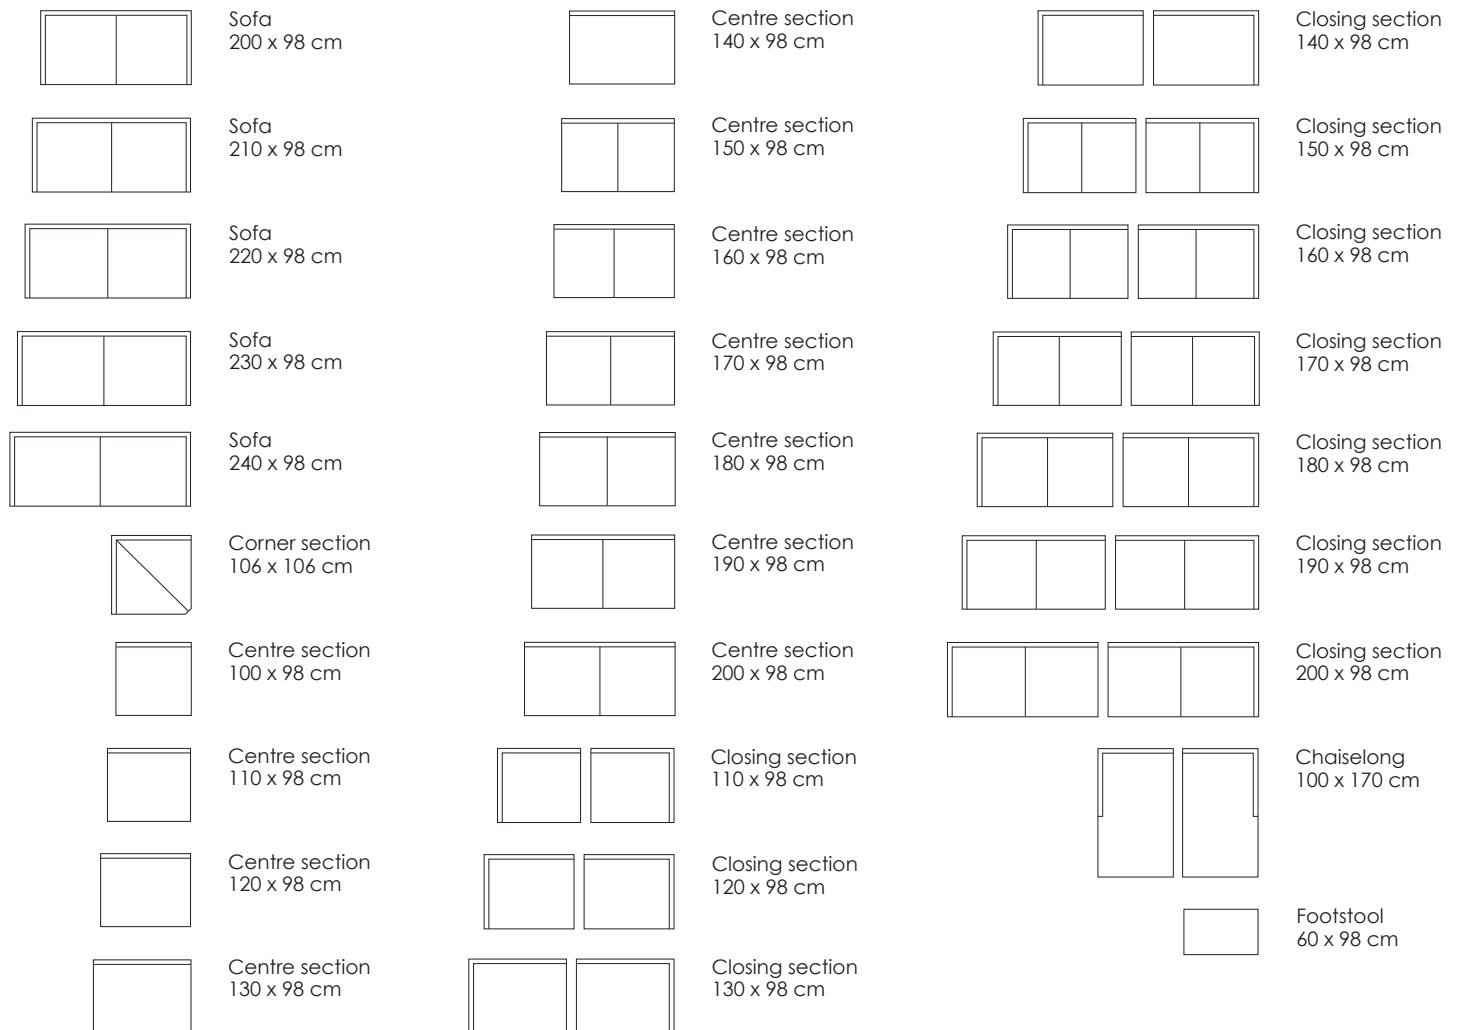

Model Ash · Design by Jens Juul Eilersen

Arm height: 61,5 cm · Arm width: 5 cm · Total depth (frame): 98 cm · Seat depth: 52 cm · Seat height: 41 cm · Total height (frame): 68,5 cm

	Sofa 200 x 98 cm		Centre section 140 x 98 cm		Closing section 140 x 98 cm
	Sofa 210 x 98 cm		Centre section 150 x 98 cm		Closing section 150 x 98 cm
	Sofa 220 x 98 cm		Centre section 160 x 98 cm		Closing section 160 x 98 cm
	Sofa 230 x 98 cm		Centre section 170 x 98 cm		Closing section 170 x 98 cm
	Sofa 240 x 98 cm		Centre section 180 x 98 cm		Closing section 180 x 98 cm
	Corner section 106 x 106 cm		Centre section 190 x 98 cm		Closing section 190 x 98 cm
	Centre section 100 x 98 cm		Centre section 200 x 98 cm		Closing section 200 x 98 cm
	Centre section 110 x 98 cm		Closing section 110 x 98 cm		Chaiselong 100 x 170 cm
	Centre section 120 x 98 cm		Closing section 120 x 98 cm		Footstool 60 x 98 cm
	Centre section 130 x 98 cm		Closing section 130 x 98 cm		

Scale 1:100

All overall dimensions correspond to frame sizes.

Model Ash · Design by Jens Juul Eilersen

Arm height: 61,5 cm · Arm width: 5 cm · Total depth (frame): 98 cm · Seat depth: 52 cm · Seat height: 41 cm · Total height (frame): 68,5 cm

Scale 1:100

All overall dimensions correspond to frame sizes.