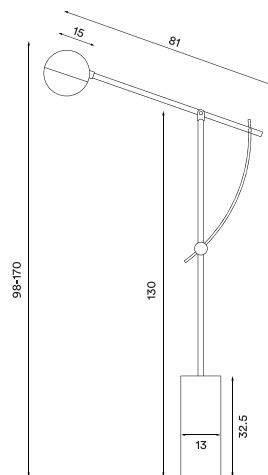

Balancer

Balancer black – Item no. 665

Design: Yuue
Year: 2017
Type: Floor lamp

Base, body and shade colour: Black matt
Base, body and shade material: Steel
Light diffuser material: Glass **Wire:** Black,
200 cm **Dimmer switch:** Black **Bulb:** E27,
Max. 60 W **Voltage:** 220V - 240V - 50Hz
Net weight: 15.1 kg

Dimensions and light direction

Recommended bulb

 LED – 11 W  H – 40 W  I – 60 W