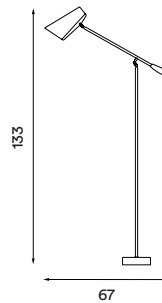

# Birdy floor

Birdy floor black  
– Item no. 620

Birdy floor white  
– Item no. 621

Birdy floor grey  
– Item no. 622

**Design:** Birger Dahl  
**Year:** 1952  
**Type:** Floor reading lamp

## Dimensions and light direction

**Shade material:** Aluminium **Shade colours:** White (white inside), grey (grey inside) or matt black (black inside) **Body material:** Steel **Body and joints colour:** Metallic or brass finish **Base and handle colours:** White, grey or matt black **Wire:** White or black, 200 cm **Bulb:** E27, Max. 60 W **Voltage:** 220V - 240V - 50Hz **Net weight:** 5.0 kg