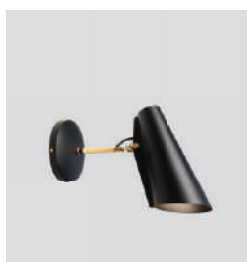

Birdy wall

Birdy wall black
– Item no. 610

Birdy wall white
– Item no. 611

Birdy wall grey
– Item no. 612

Birdy wall all black
– Item no. 613

Birdy wall short black
– Item no. 615

Birdy wall short white
– Item no. 616

Birdy wall short grey
– Item no. 617

Birdy wall short all black
– Item no. 618

Product type: Wall lamp
Design: Birger Dahl, 1952

Shade material: Aluminium
Shade and base colours: White, grey or black
(shade inner colour is same as outer colour)
Body material: Steel
Body and joints colour: Metallic, brass or black
Wire: Black (grey or black versions only) or white
(white version only), 200 cm (with switch)
Bulb: E27, Max. 60 W
Voltage: 220V - 240V - 50Hz
Net weight: Birdy wall: 0.8 kg, Birdy wall short: 0.7 kg

Dimensions and light direction:

Outer package: 2
Recommended bulb: