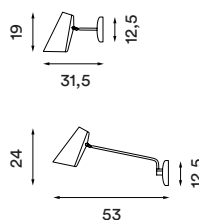

Birdy wall short grey
– Item no. 617

Birdy wall short all black
– Item no. 618

Product type: Wall lamp
Design: Birger Dahl, 1952

Shade material: Aluminium
Shade and base colours: White, grey or black
(shade inner colour is same as outer colour)
Body material: Steel
Body and joints colour: Metallic, brass or black
Wire: Black (grey or black versions only) or white
(white version only), 200 cm (with switch)
Bulb: E27, Max. 60 W
Voltage: 220V - 240V - 50Hz
Net weight: Birdy wall: 0.8 kg, Birdy wall short: 0.7 kg

Dimensions and light direction:

Outer package: 2
Recommended bulb: