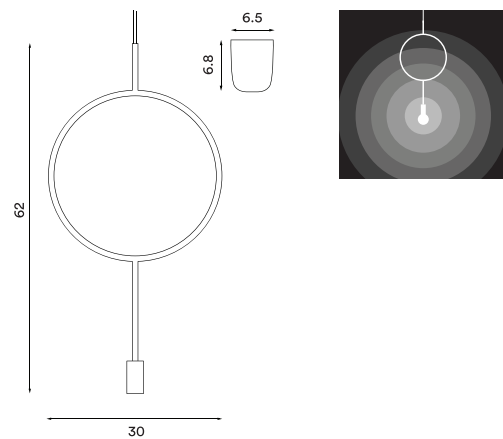

Circle

Circle
– Item no. 666

Dimensions and light direction:

Product type: Pendant lamp
Design: Hannakaisa Pekkala, 2017

Body colour: Dark grey
Body material: Steel
Wire: Black rubber, 350 cm
Bulb: E14, Max. 40 W
Voltage: 220V - 240V - 50Hz
Net weight: 0.60 kg

Outer package: 2
Recommended bulb: