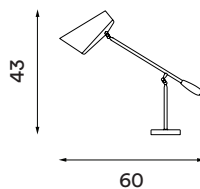

Birdy table

Birdy table black/ brass
– Item no. 600

Birdy table white/ steel
– Item no. 601

Birdy table grey/ steel
– Item no. 602

Birdy table black/ black
– Item no. 604

Birdy table black/ steel
– Item no. 605

Product type: Table lamp
Design: Birger Dahl, 1952
Shade material: Aluminium
Shade, base and handle colours: White, grey or black (shade inner colour is same as outer colour)
Body material: Steel
Body and joints colour: Steel, brass or black
Wire: Black (grey and black versions only) or white (white version only), 200 cm (with switch)
Bulb: E27, Max. 11 W LED only
Voltage: 220V - 240V - 50/60Hz
Net weight: 1.9 kg
Minimum order size: 2

Dimensions and light direction:

Recommended bulb: