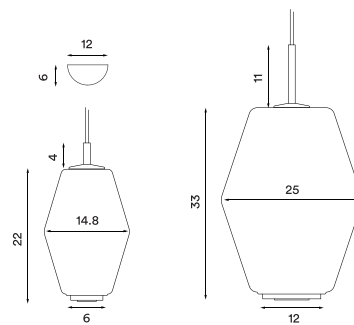

**Body material:** Steel

**Body colours:** Brass matt, dark grey or white

**Wire:** Black rubber (brass and grey versions), white rubber (white version), 370 cm

**Bulb:** E27, Max. 40 W (small),

E27, Max. 100 W (large)

**Voltage:** 220V - 240V - 50Hz

**Net weight:** 0.8 Kg (small), 2.1 Kg (large)

**Minimum order size:** 2

**Spare parts available:** Light diffuser ring, cord grip canopy, glass shade

## Dimensions and light direction: