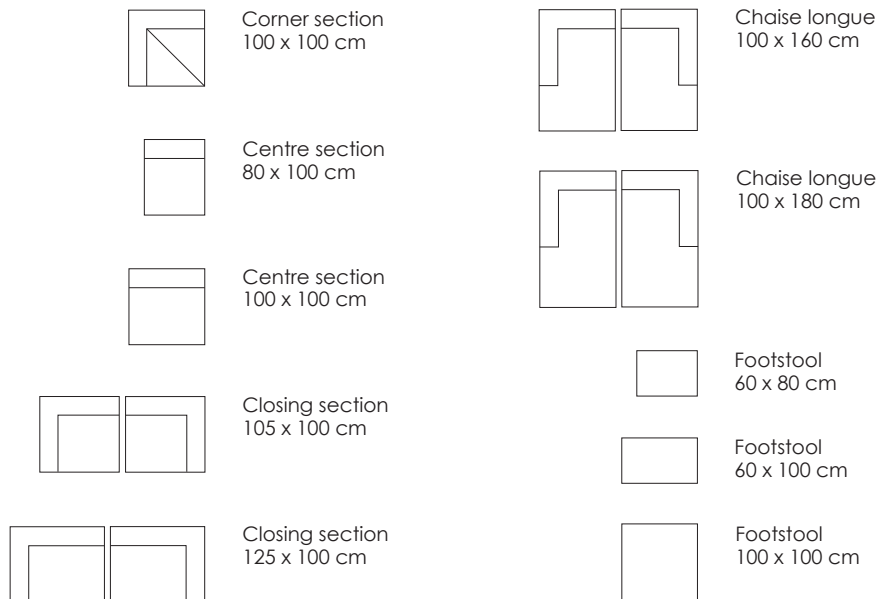

Model Baseline · Design by Jens Juul Eilersen

Arm height: 61 cm · Arm width: 24 cm · Total depth (frame): 100 cm · Seat depth: 52 cm · Seat height: 40 cm · Total height (frame): 61 cm

Scale 1:100

All overall dimensions correspond to frame sizes.