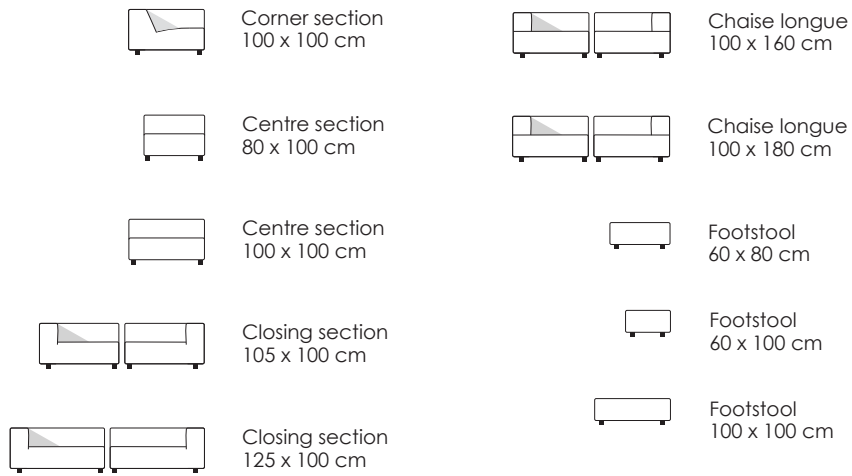

Model Baseline · Design by Jens Juul Eilersen

Arm height: 61 cm · Arm width: 24 cm · Total depth (frame): 100 cm · Seat depth: 52 cm · Seat height: 40 cm · Total height (frame): 61 cm

Scale 1:100

All overall dimensions correspond to frame sizes.