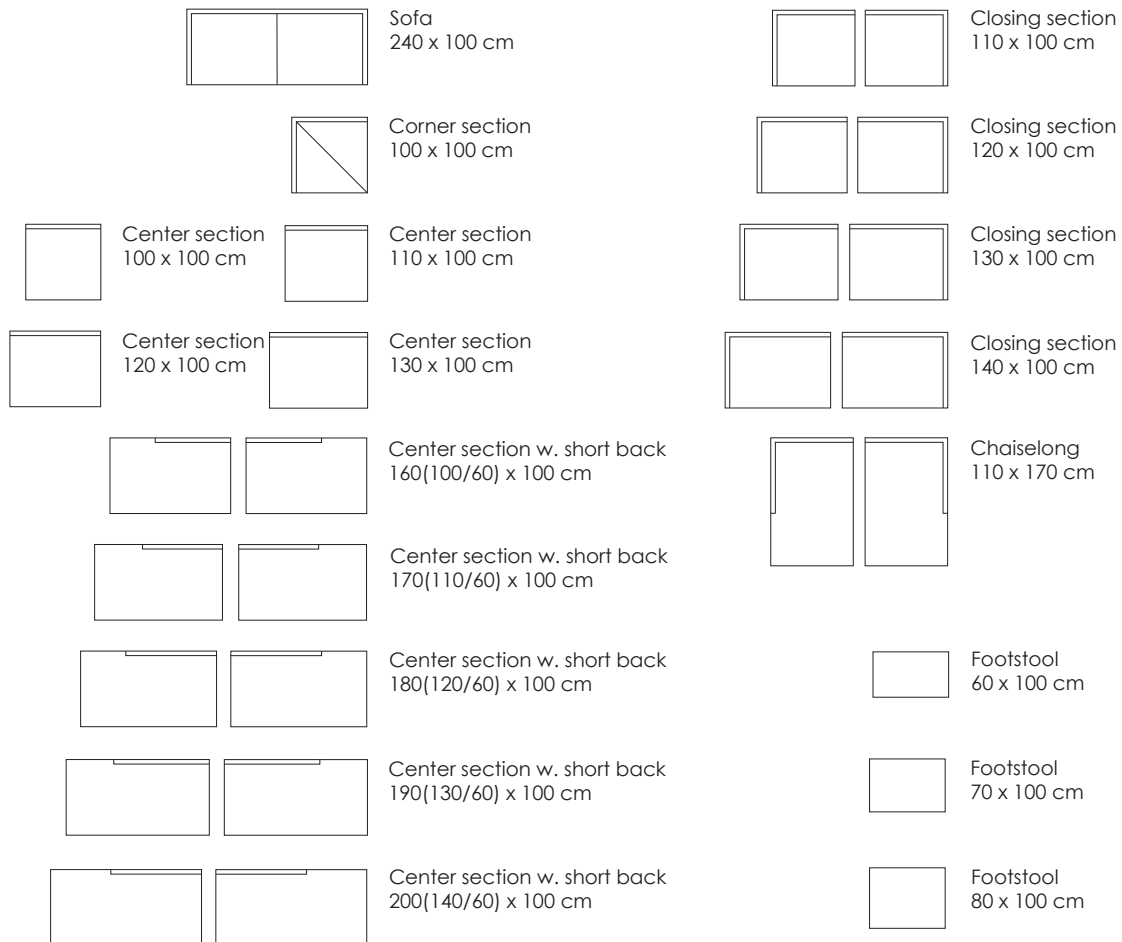

Model Drop · Design by Jens Juul Eilersen

Arm height: 60 cm · Arm width: 6 cm · Total depth (frame): 100 cm · Seat depth: 50/68 cm · Seat height: 40 cm · Total height (frame): 60 cm

Sofa
240 x 100 cm

Center section w. short back
190(130/60) x 100 cm

Closing section
130 x 100 cm

Center section
130 x 100 cm

Closing section
140 x 100 cm

Center section w. short back
160(100/60) x 100 cm

Chaiselong
110 x 170 cm

Center section w. short back
170(110/60) x 100 cm

Footstool
60 x 100 cm

Center section w. short back
180(120/60) x 100 cm

Footstool
70 x 100 cm

Footstool
80 x 100 cm

Scale 1:100
All overall dimensions correspond to frame sizes.
The drawings are not a detailed expression of how the final furniture appears.

Model Drop · Design by Jens Juul Eilersen

Arm height: 60 cm · Arm width: 6 cm · Total depth (frame): 100 cm · Seat depth: 50/68 cm · Seat height: 40 cm · Total height (frame): 60 cm

Scale 1:100
All overall dimensions correspond to frame sizes.
The drawings are not a detailed expression of how the final furniture appears.