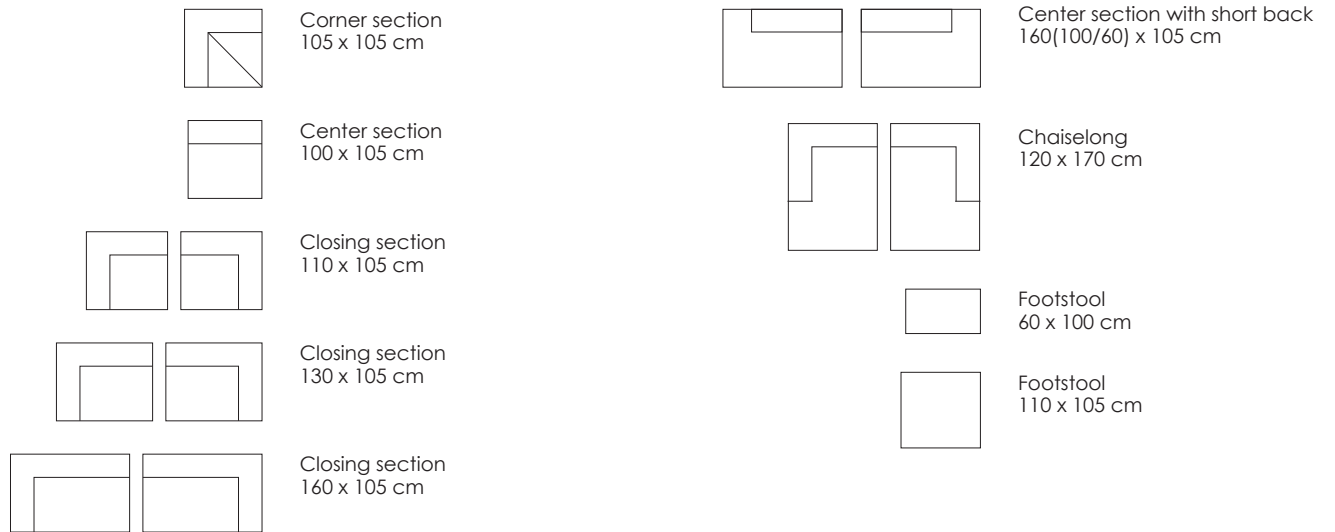

Model Fatty · Design by Jens Juul Eilersen

Arm height: 55 cm · Arm width: 31 cm · Total depth (frame): 105 cm · Seat depth: 53 cm · Seat height: 37 cm · Total height (frame): 55 cm

Corner section
105 x 105 cm

Center section with short back
160(100/60) x 105 cm

Center section
100 x 105 cm

Chaiselong
120 x 170 cm

Closing section
110 x 105 cm

Footstool
60 x 100 cm

Closing section
130 x 105 cm

Footstool
110 x 105 cm

Closing section
160 x 105 cm

Model Fatty · Design by Jens Juul Eilersen

Arm height: 55 cm · Arm width: 31 cm · Total depth (frame): 105 cm · Seat depth: 53 cm · Seat height: 37 cm · Total height (frame): 55 cm

Scale 1:100
All overall dimensions correspond to frame sizes.
The drawings are not a detailed expression of how the final furniture appears.