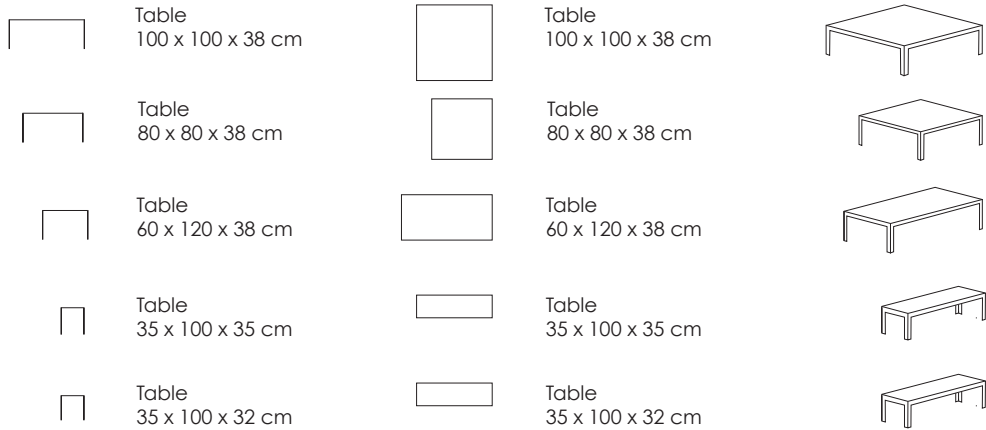

Model Frame · Design by Nils Juul Eilersen

Total depth (frame): 35 / 60 / 80 / 100 cm · Total height (frame): 32 / 35 / 38 cm

Scale 1:100
All overall dimensions correspond to frame sizes.
The drawings are not a detailed expression of how the final furniture appears.