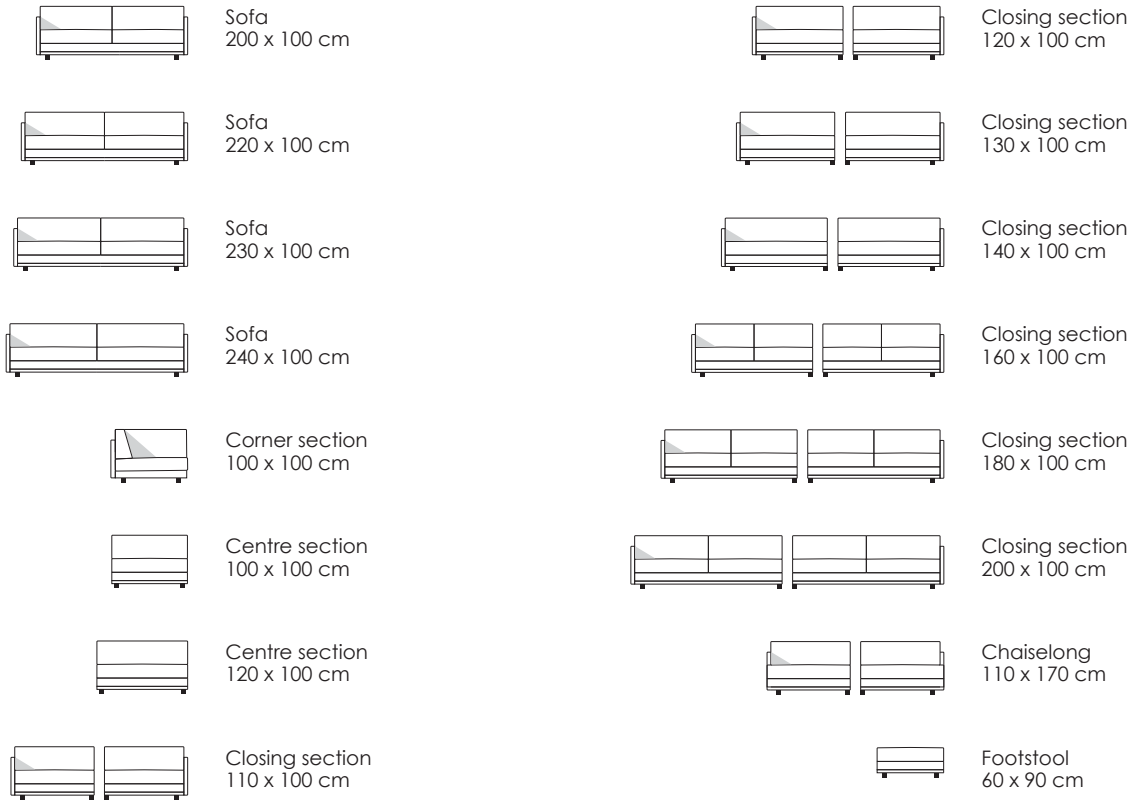

Model Great Ash · Design by Jens Juul Eilersen

Arm height: 56 cm · Arm width: 5 cm · Total depth (frame): 100 cm · Seat depth: 52 cm · Seat height: 39 cm · Total height (frame): 56 cm

Scale 1:100
All overall dimensions correspond to frame sizes.
The drawings are not a detailed expression of how the final furniture appears.