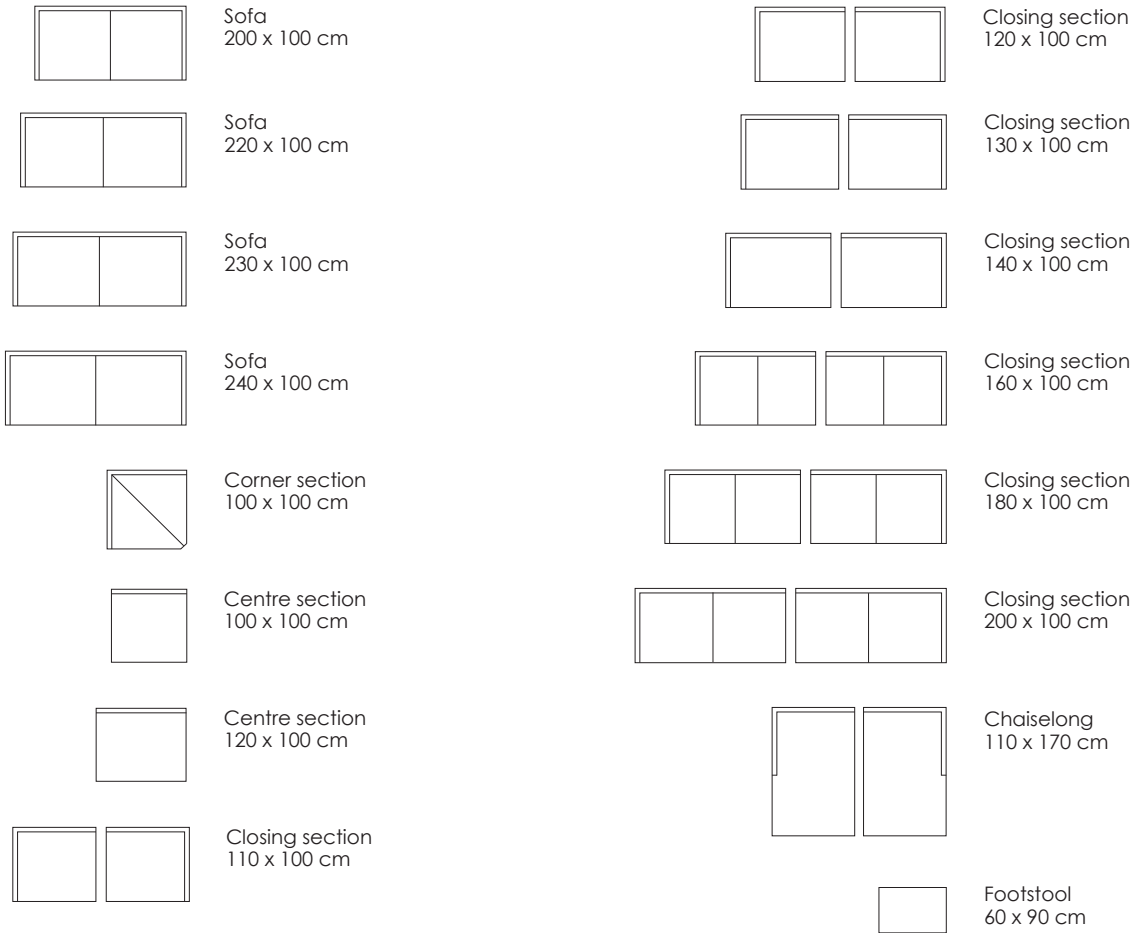

Model Great Ash · Design by Jens Juul Eilersen

Arm height: 56 cm · Arm width: 5 cm · Total depth (frame): 100 cm · Seat depth: 52 cm · Seat height: 39 cm · Total height (frame): 56 cm

Scale 1:100
All overall dimensions correspond to frame sizes.
The drawings are not a detailed expression of how the final furniture appears.