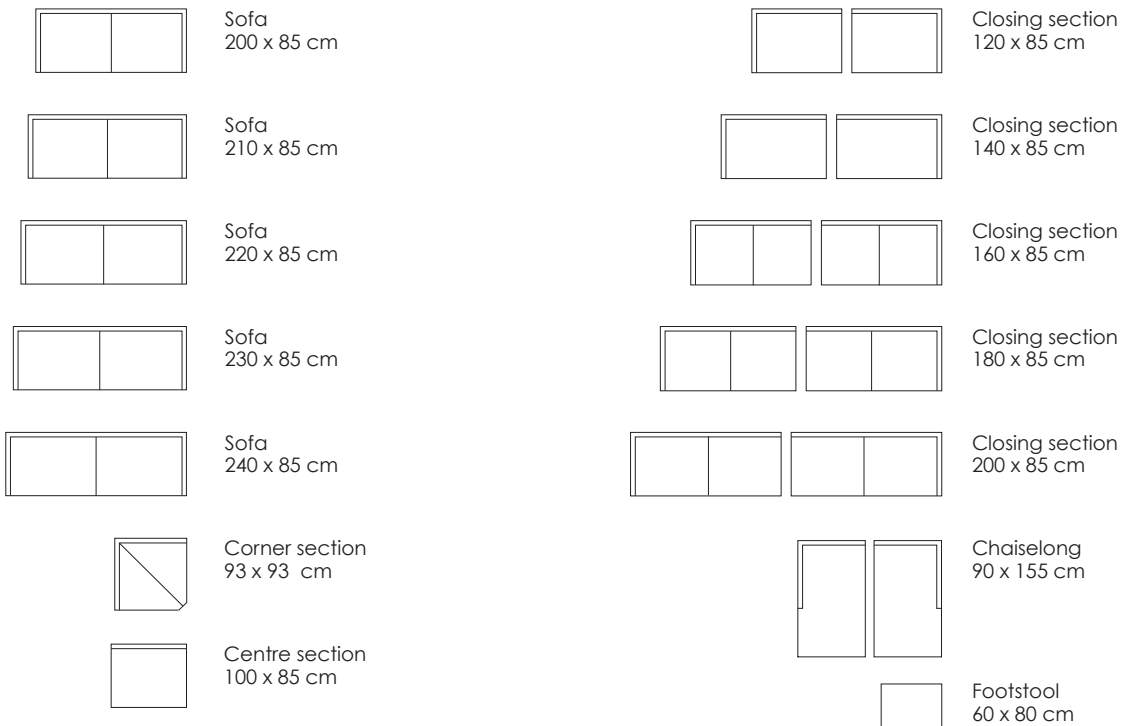

Model Skagen · Design by Jens Juul Eilersen

Arm height: 64 cm · Arm width: 5 cm · Total depth (frame): 85 cm · Seat depth: 51 cm · Seat height: 42 cm · Total height (frame): 75 cm

Scale 1:100
All overall dimensions correspond to frame sizes.