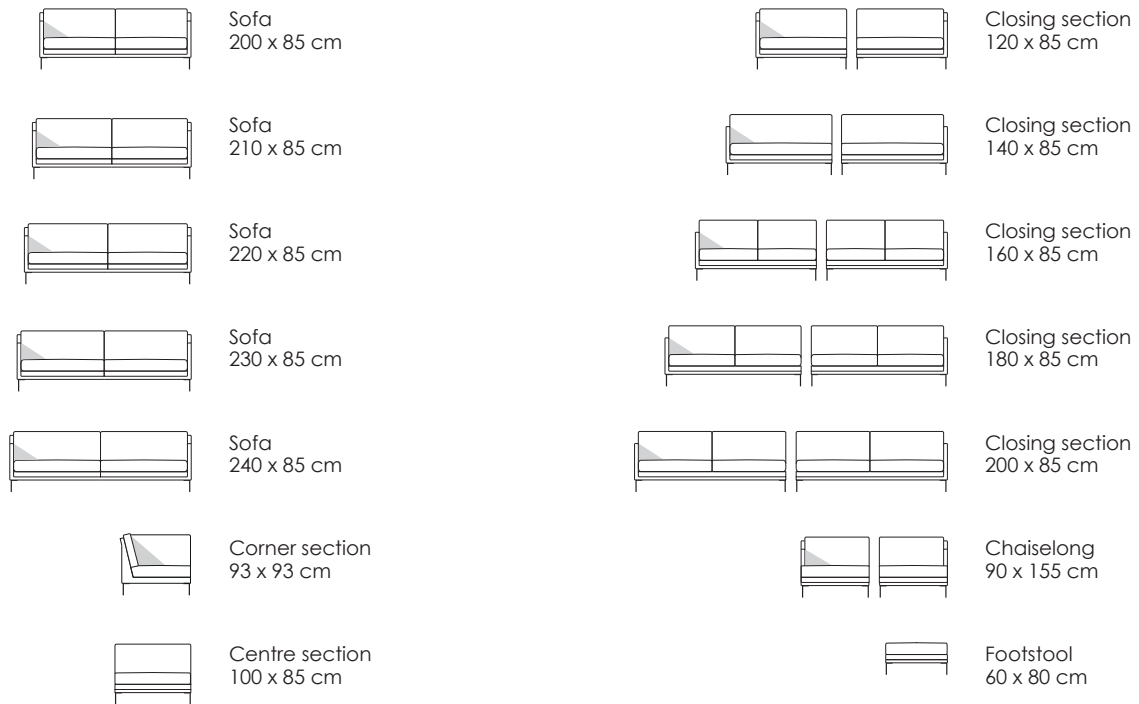

Model Skagen · Design by Jens Juul Eilersen

Arm height: 64 cm · Arm width: 5 cm · Total depth (frame): 85 cm · Seat depth: 51 cm · Seat height: 42 cm · Total height (frame): 75 cm

Scale 1:100
All overall dimensions correspond to frame sizes.