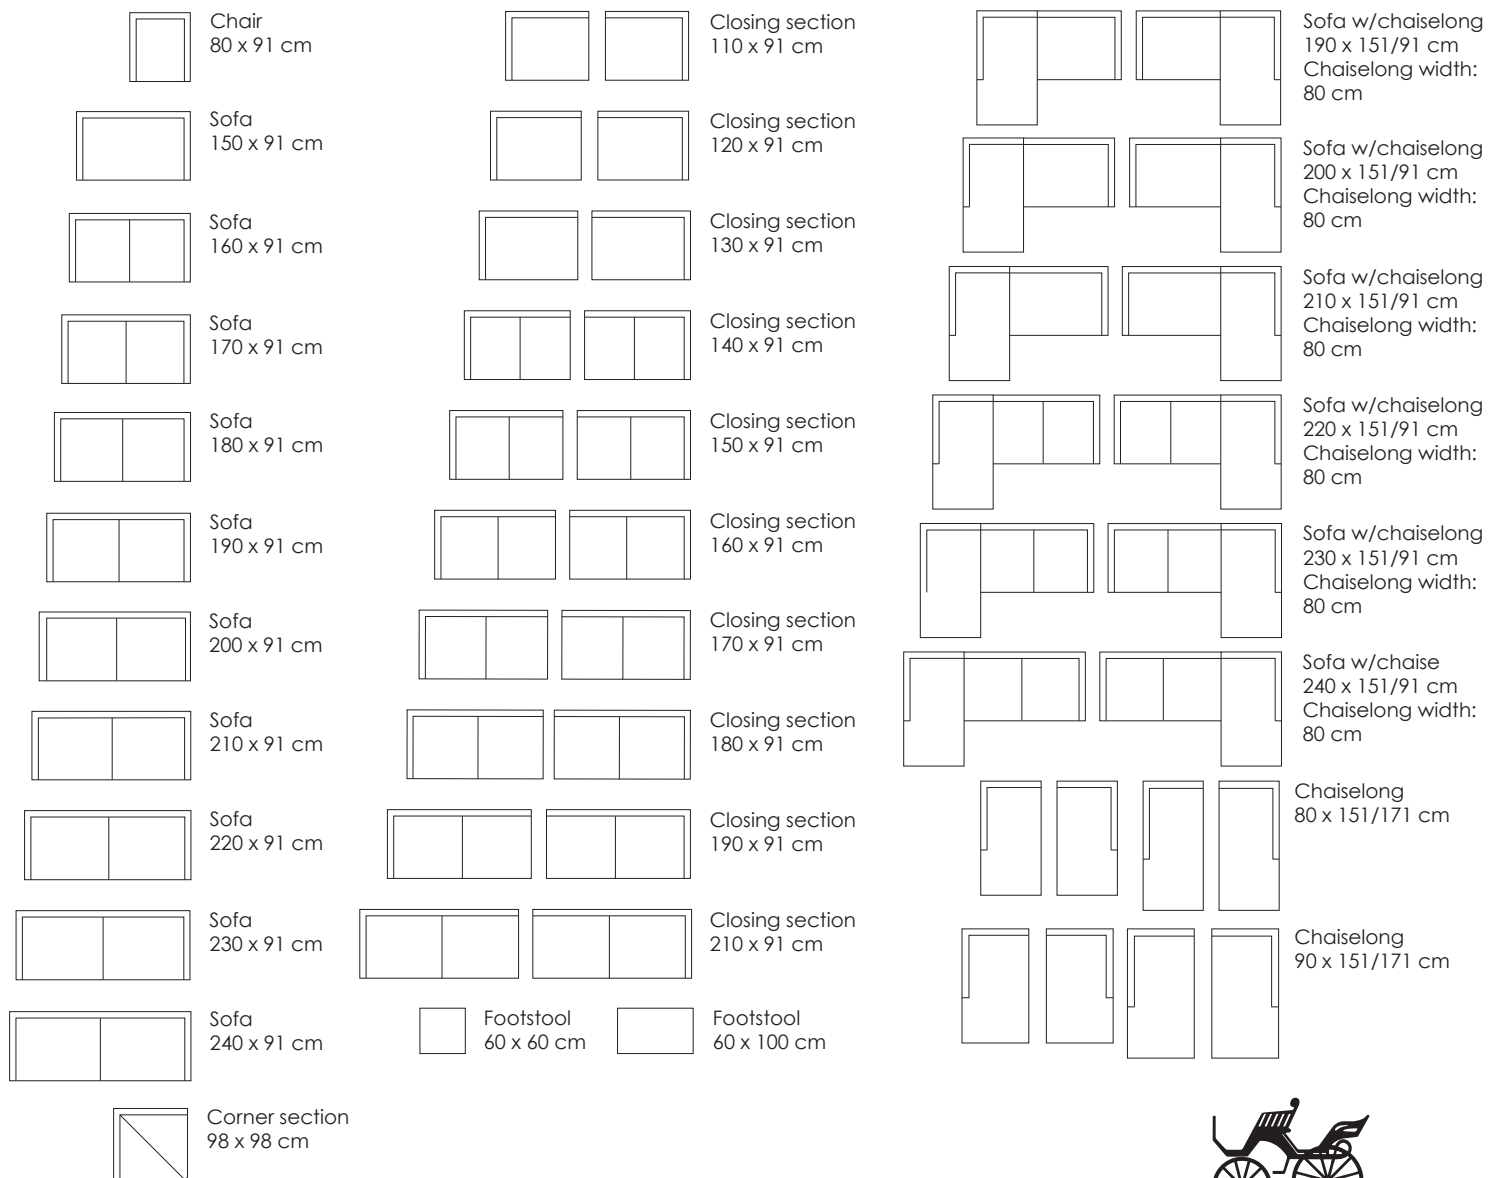

Model Streamline · Design by Jens Juul Eilersen

Arm height: 58 cm · Arm width: 9 cm · Total depth (frame): 91 cm · Seat depth: 55 cm · Seat height: 42 cm · Total height (frame): 71 cm

Scale 1:100

All overall dimensions correspond to frame sizes.

The drawings are not a detailed expression of how the final furniture appears.

Model Streamline · Design by Jens Juul Eilersen

Arm height: 58 cm · Arm width: 9 cm · Total depth (frame): 91 cm · Seat depth: 55 cm · Seat height: 42 cm · Total height (frame): 71 cm

Scale 1:100

All overall dimensions correspond to frame sizes.

The drawings are not a detailed expression of how the final furniture appears.