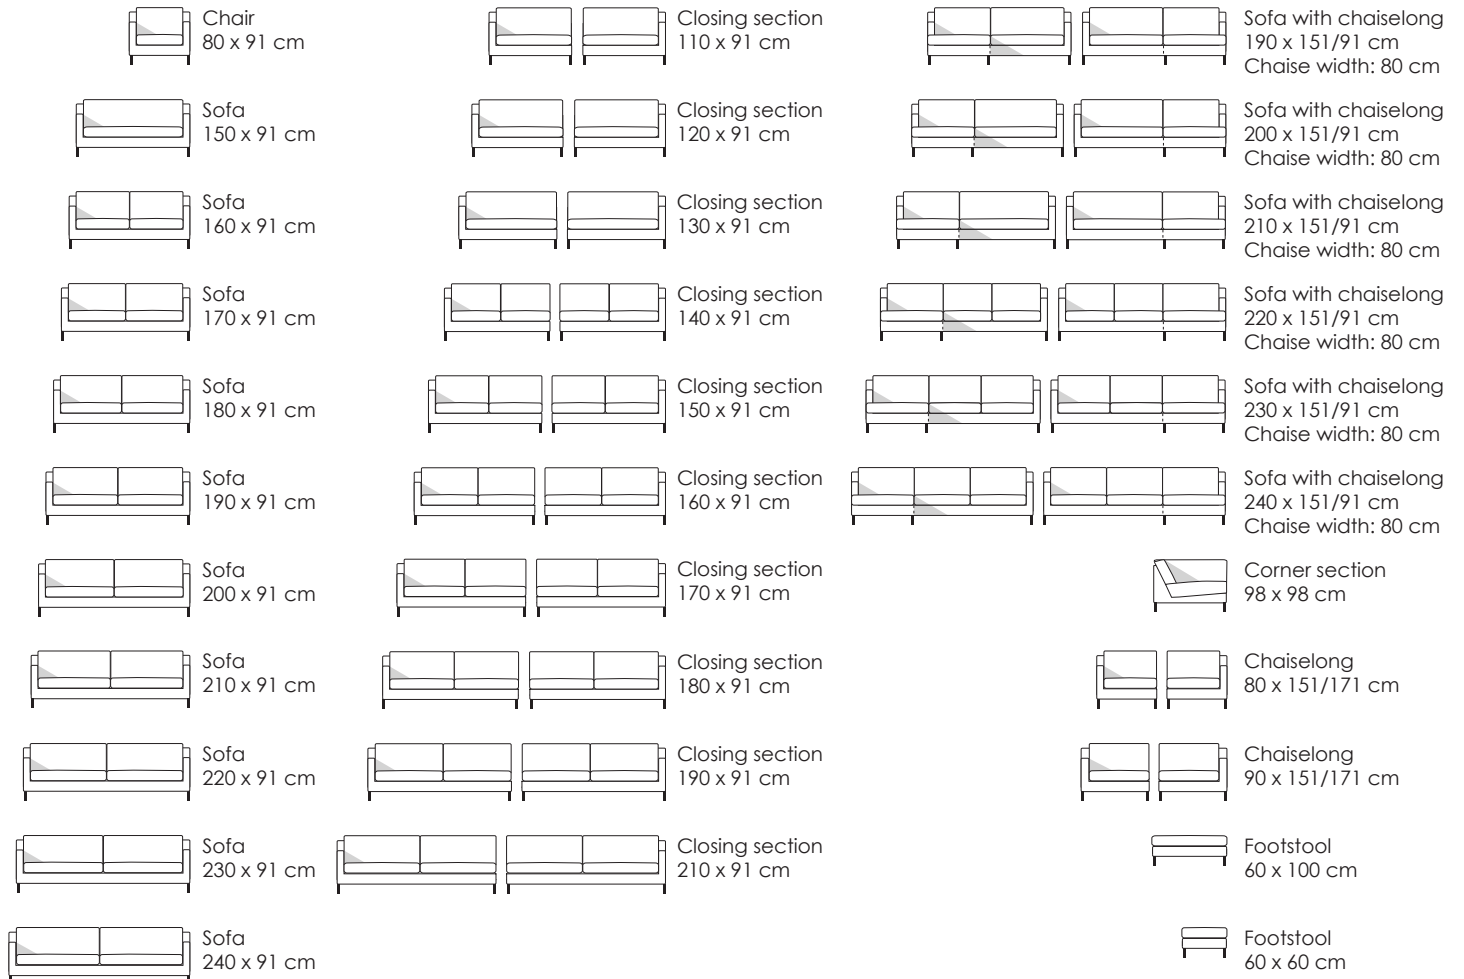

Model Streamline · Design by Jens Juul Eilersen

Arm height: 58 cm · Arm width: 9 cm · Total depth (frame): 91 cm · Seat depth: 55 cm · Seat height: 42 cm · Total height (frame): 71 cm

Scale 1:100

All overall dimensions correspond to frame sizes.

The drawings are not a detailed expression of how the final furniture appears.

Model Streamline · Design by Jens Juul Eilersen

Arm height: 58 cm · Arm width: 9 cm · Total depth (frame): 91 cm · Seat depth: 55 cm · Seat height: 42 cm · Total height (frame): 71 cm

Scale 1:100

All overall dimensions correspond to frame sizes.

The drawings are not a detailed expression of how the final furniture appears.